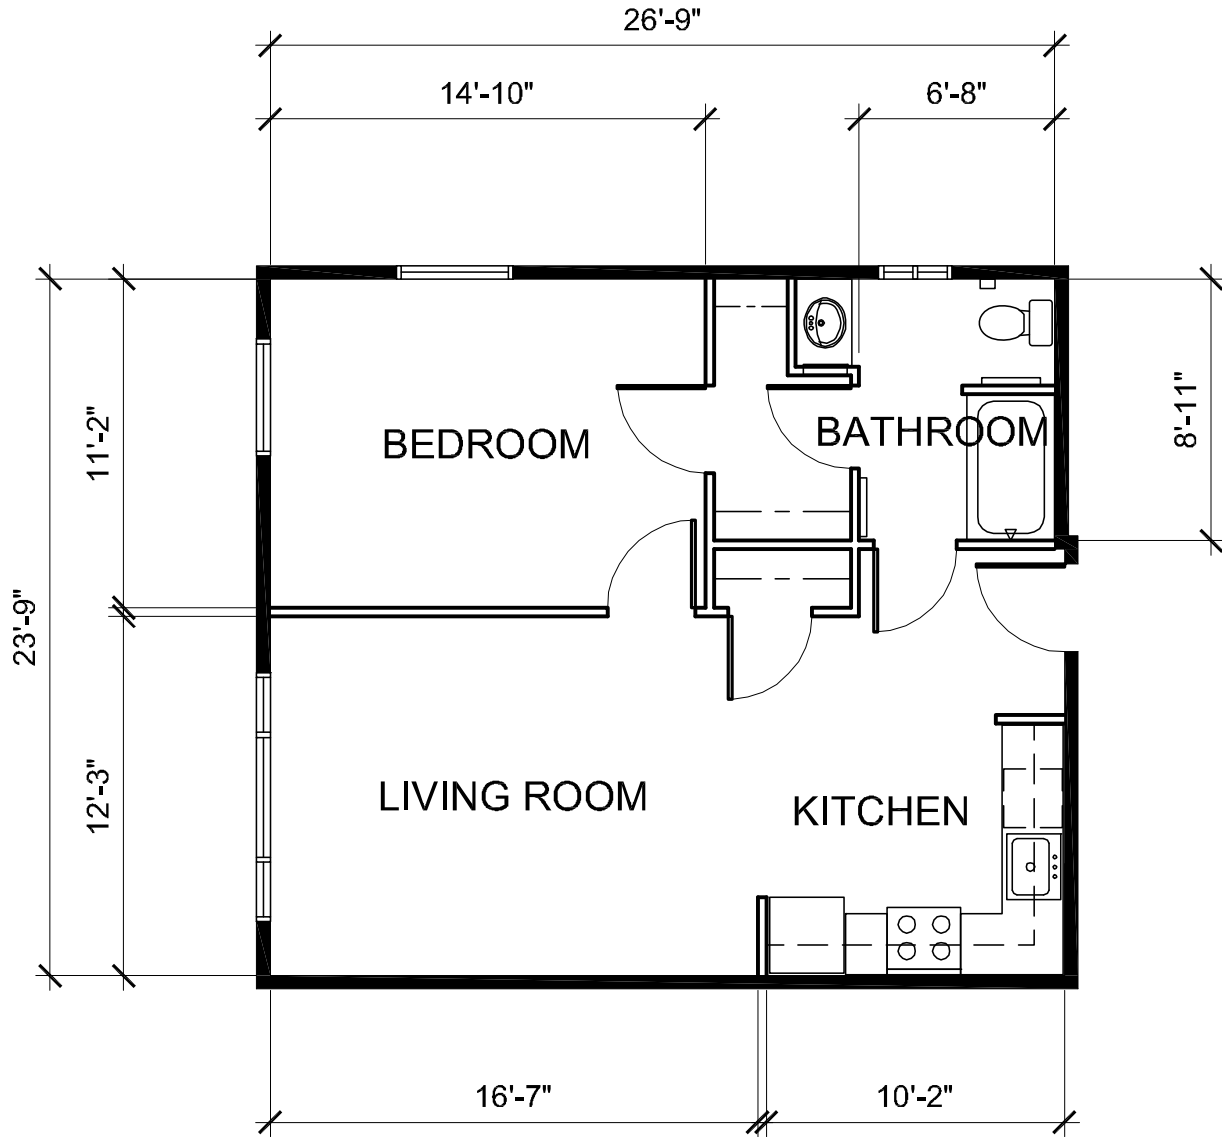

THREE - B1

A Madison Park Community

MAIN ADDRESS 4700 ADELIN STREET, EMERYVILLE, CA 94608

TELEPHONE 510 653 2385

FAX 510 452 2973

WWW.BAKERYLOFTS.COM