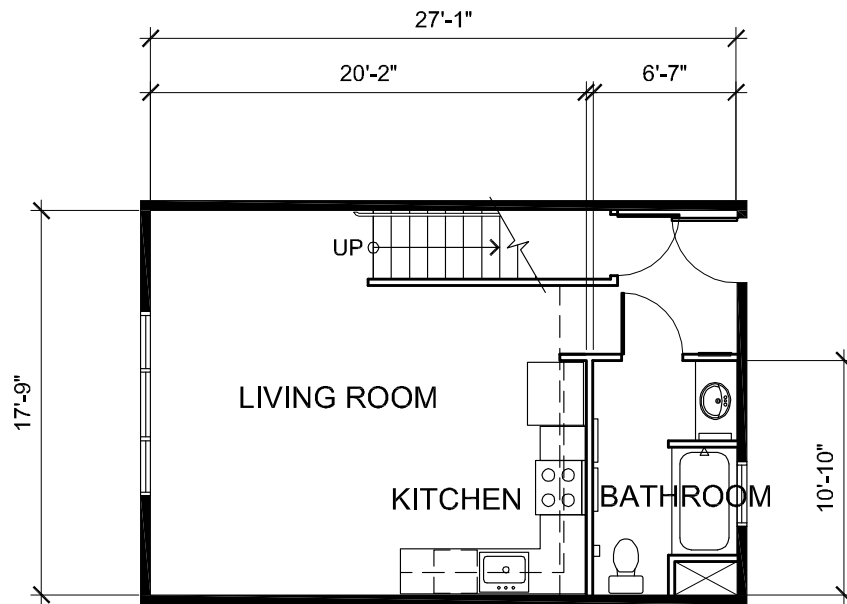

THREE - C1

A Madison Park Community

MAIN ADDRESS 4700 ADELINE STREET, EMERYVILLE, CA 94608

TELEPHONE 510 653 2385

FAX 510 452 2973

WWW.BAKERYLOFTS.COM