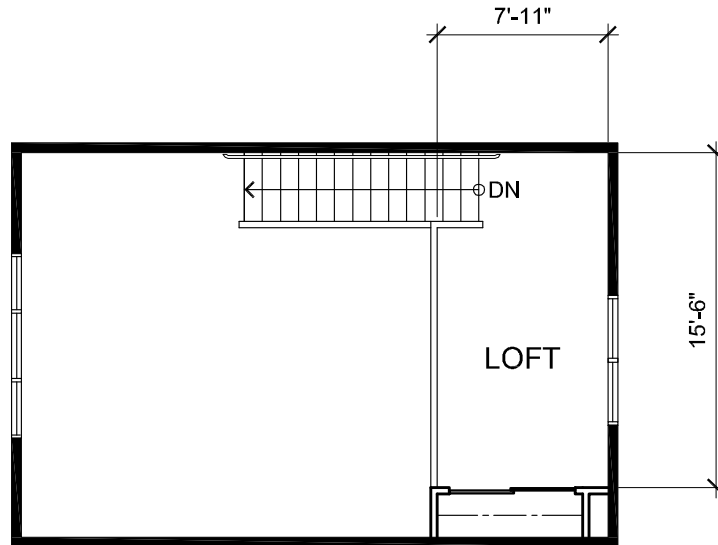

Floor Plans

BAKERY LOFTS

THREE - CO-A

A Madison Park Community

MAIN ADDRESS 4700 ADELIN STREET, EMERYVILLE, CA 94608

TELEPHONE 510 653 2385

FAX 510 452 2973

WWW.BAKERYLOFTS.COM

Floor Plans

BAKERY LOFTS

THREE - C1

A Madison Park Community

MAIN ADDRESS 4700 ADELINE STREET, EMERYVILLE, CA 94608

TELEPHONE 510 653 2385

FAX 510 452 2973

WWW.BAKERYLOFTS.COM