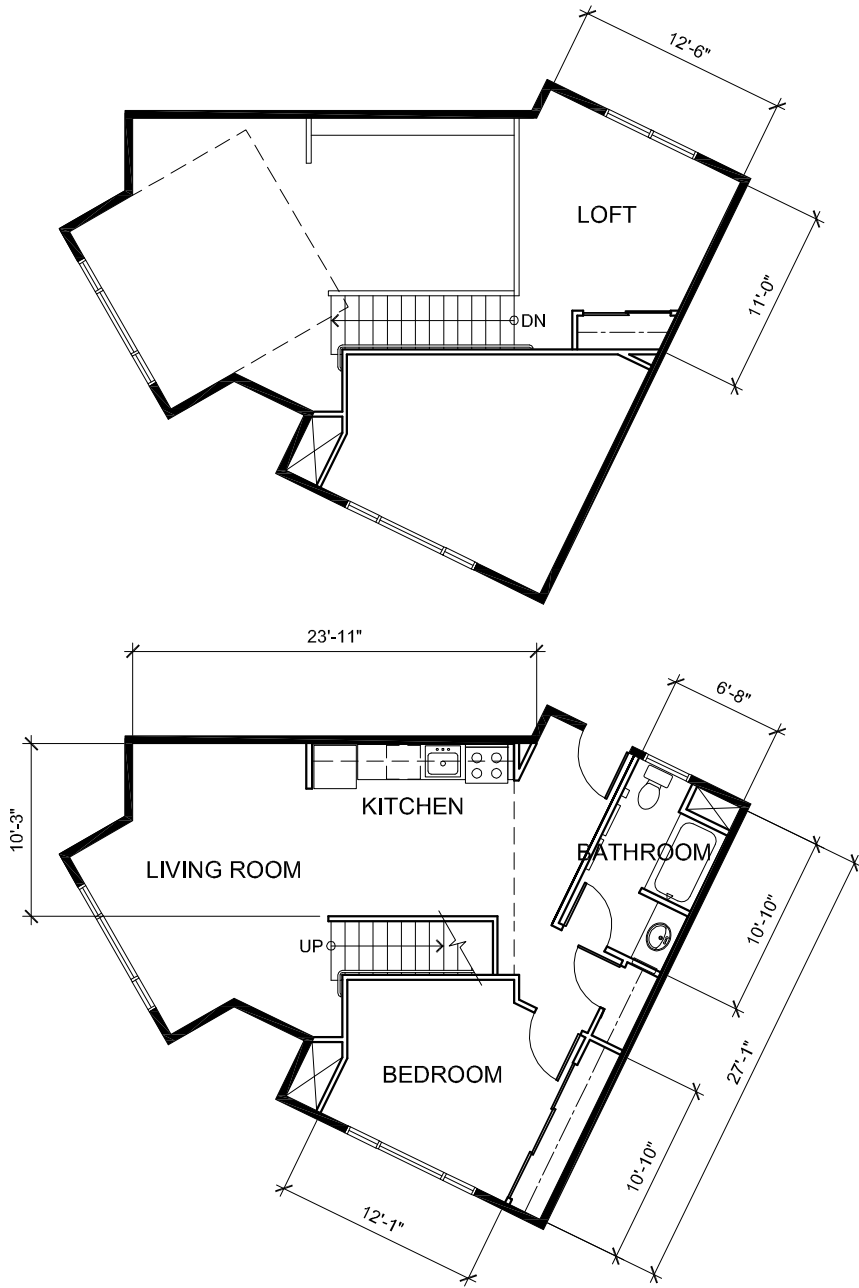

Floor Plans

BAKERY LOFTS

THREE - F1

A Madison Park Community

MAIN ADDRESS 4700 ADELINE STREET, EMERYVILLE, CA 94608

TELEPHONE 510 653 2385

FAX 510 452 2973

WWW.BAKERYLOFTS.COM

Floor Plans

BAKERY LOFTS

THREE - F2

A Madison Park Community

MAIN ADDRESS 4700 ADELINE STREET, EMERYVILLE, CA 94608

TELEPHONE 510 653 2385

FAX 510 452 2973

WWW.BAKERYLOFTS.COM