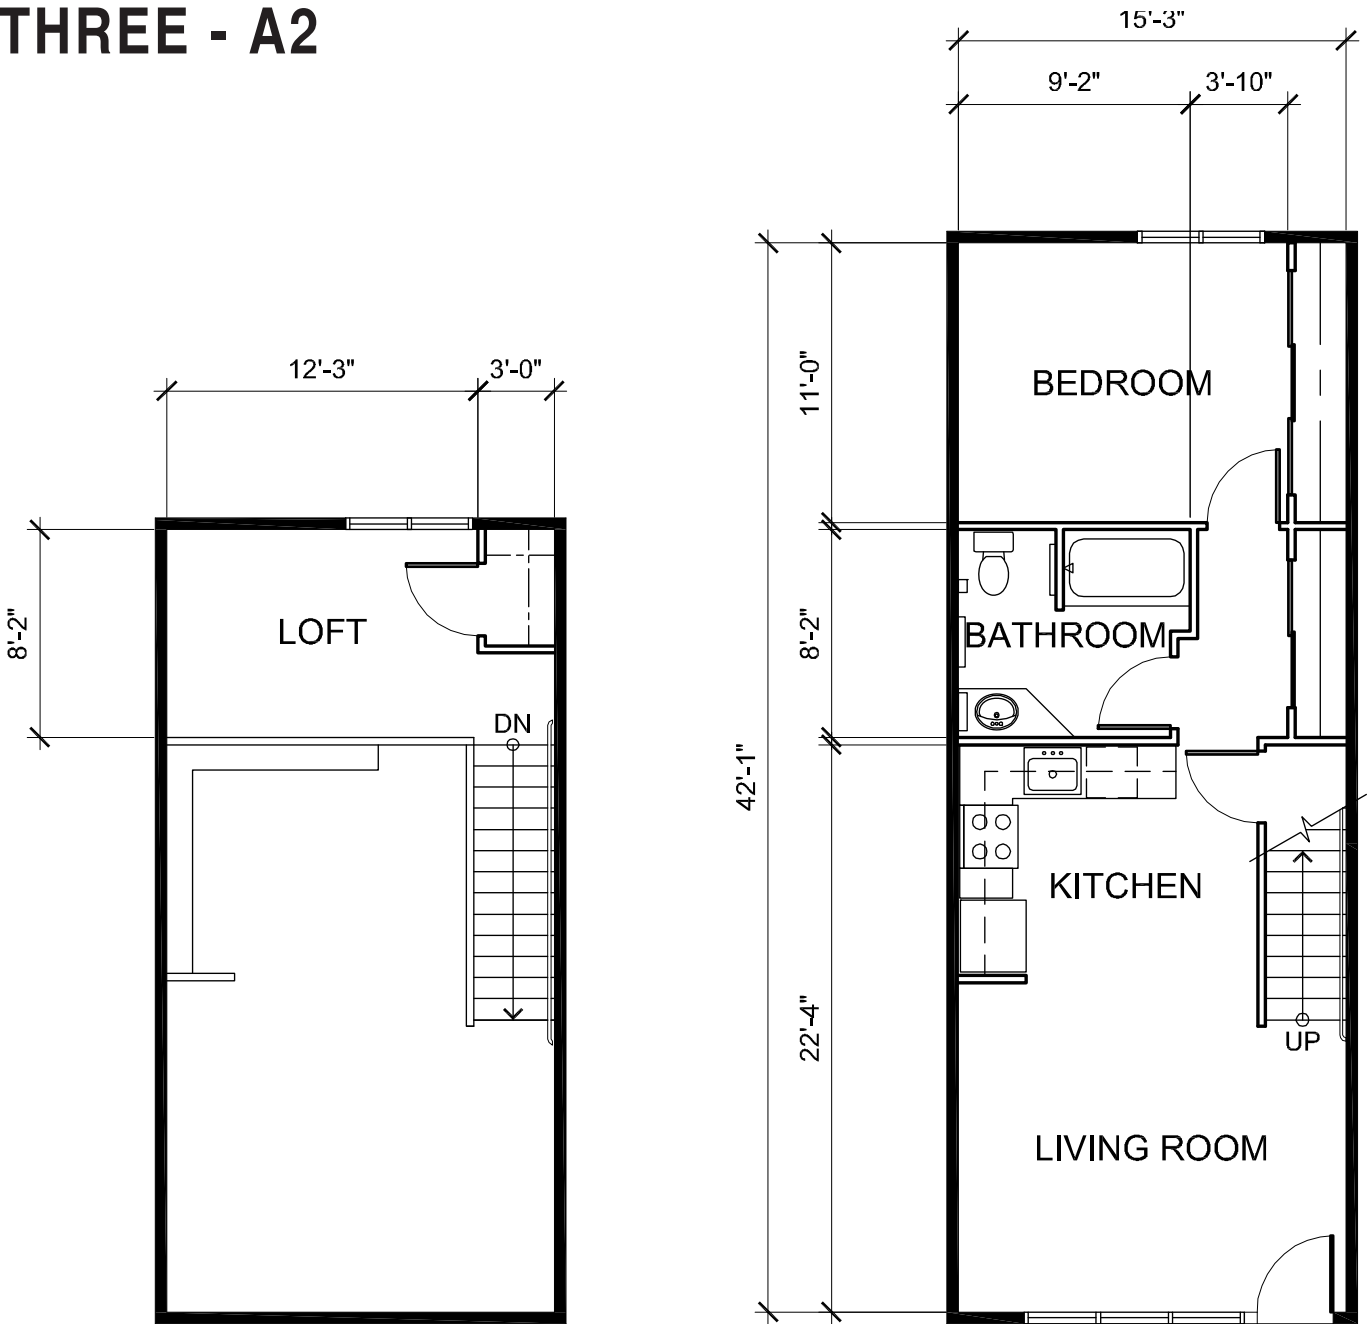

THREE - A2

A Madison Park Community

MAIN ADDRESS 4700 ADELINE STREET, EMERYVILLE, CA 94608

TELEPHONE 510 653 2385

FAX 510 452 2973

WWW.BAKERYLOFTS.COM