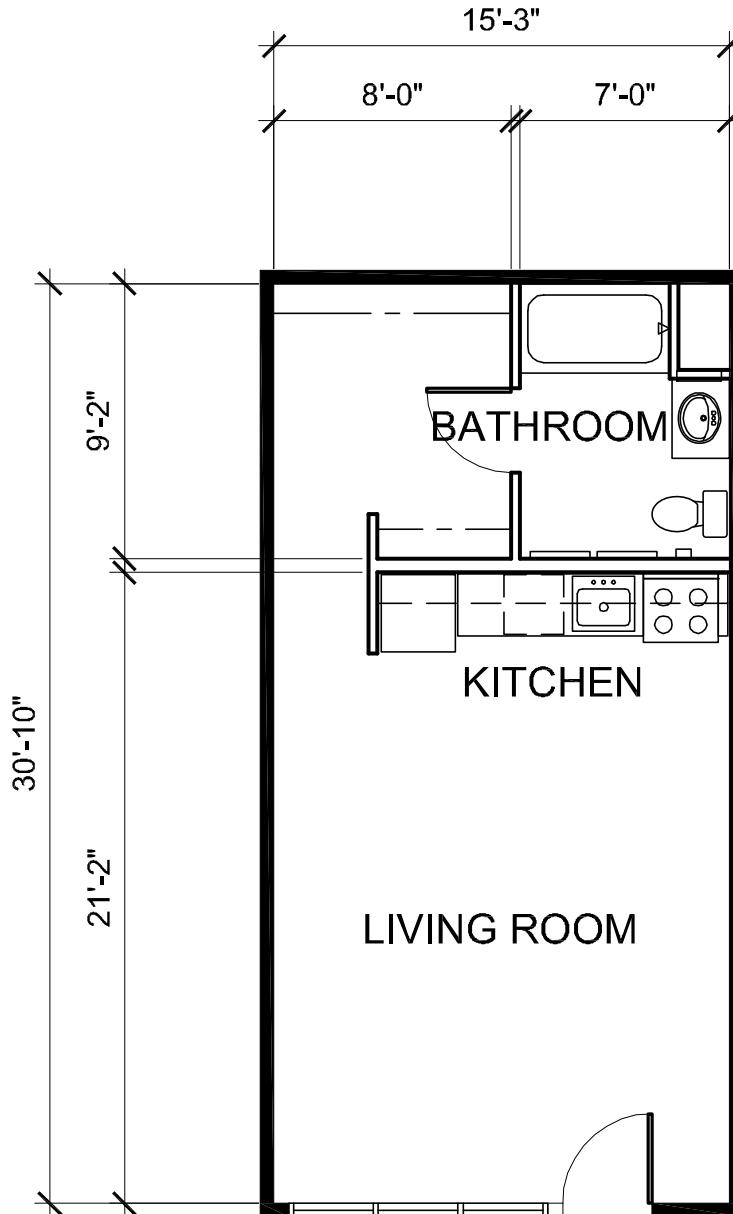

Floor Plans

BAKERY LOFTS

THREE - A0

A Madison Park Community

MAIN ADDRESS 4700 ADELIN STREET, EMERYVILLE, CA 94608

TELEPHONE 510 653 2385

FAX 510 452 2973

WWW.BAKERYLOFTS.COM