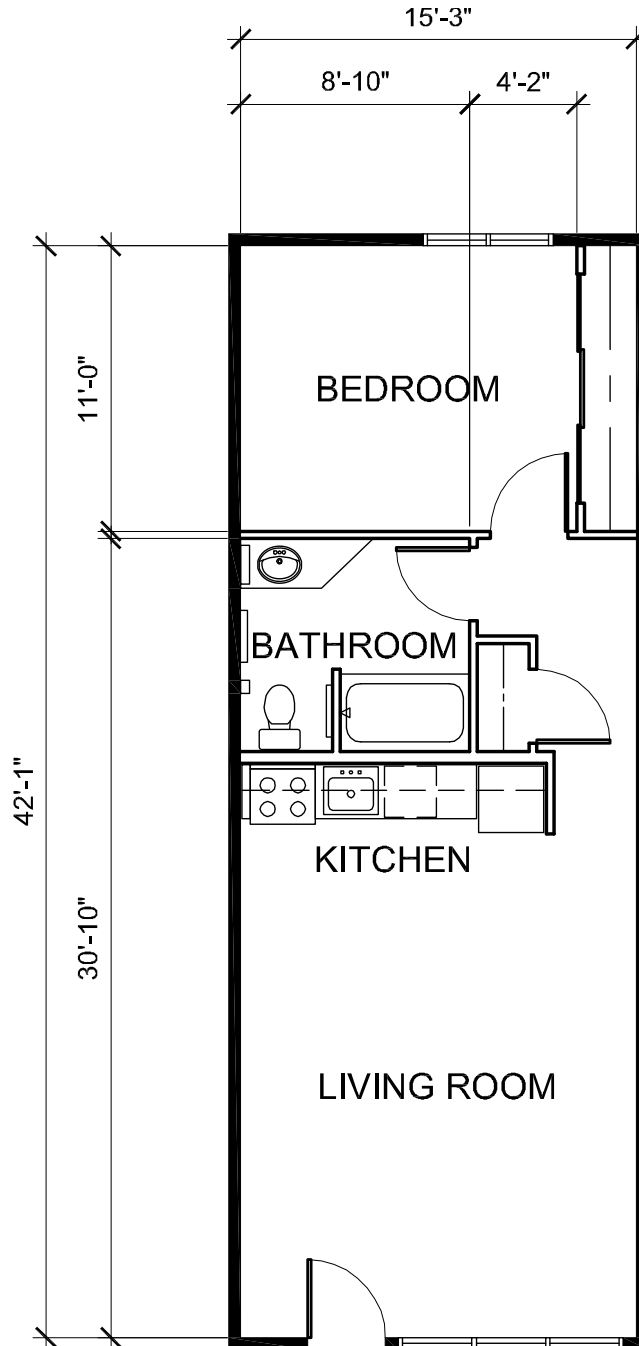

THREE - A1

A Madison Park Community

MAIN ADDRESS 4700 ADELIN STREET, EMERYVILLE, CA 94608

TELEPHONE 510 653 2385

FAX 510 452 2973

WWW.BAKERYLOFTS.COM