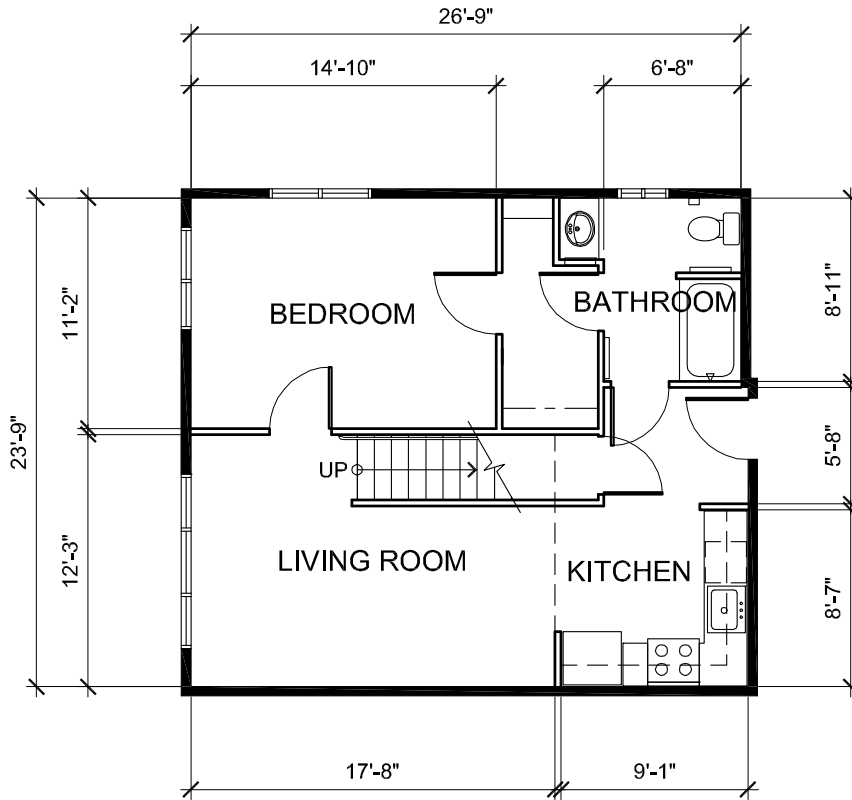

THREE - B2

A Madison Park Community

MAIN ADDRESS 4700 ADELIN STREET, EMERYVILLE, CA 94608

TELEPHONE 510 653 2385

FAX 510 452 2973

WWW.BAKERYLOFTS.COM