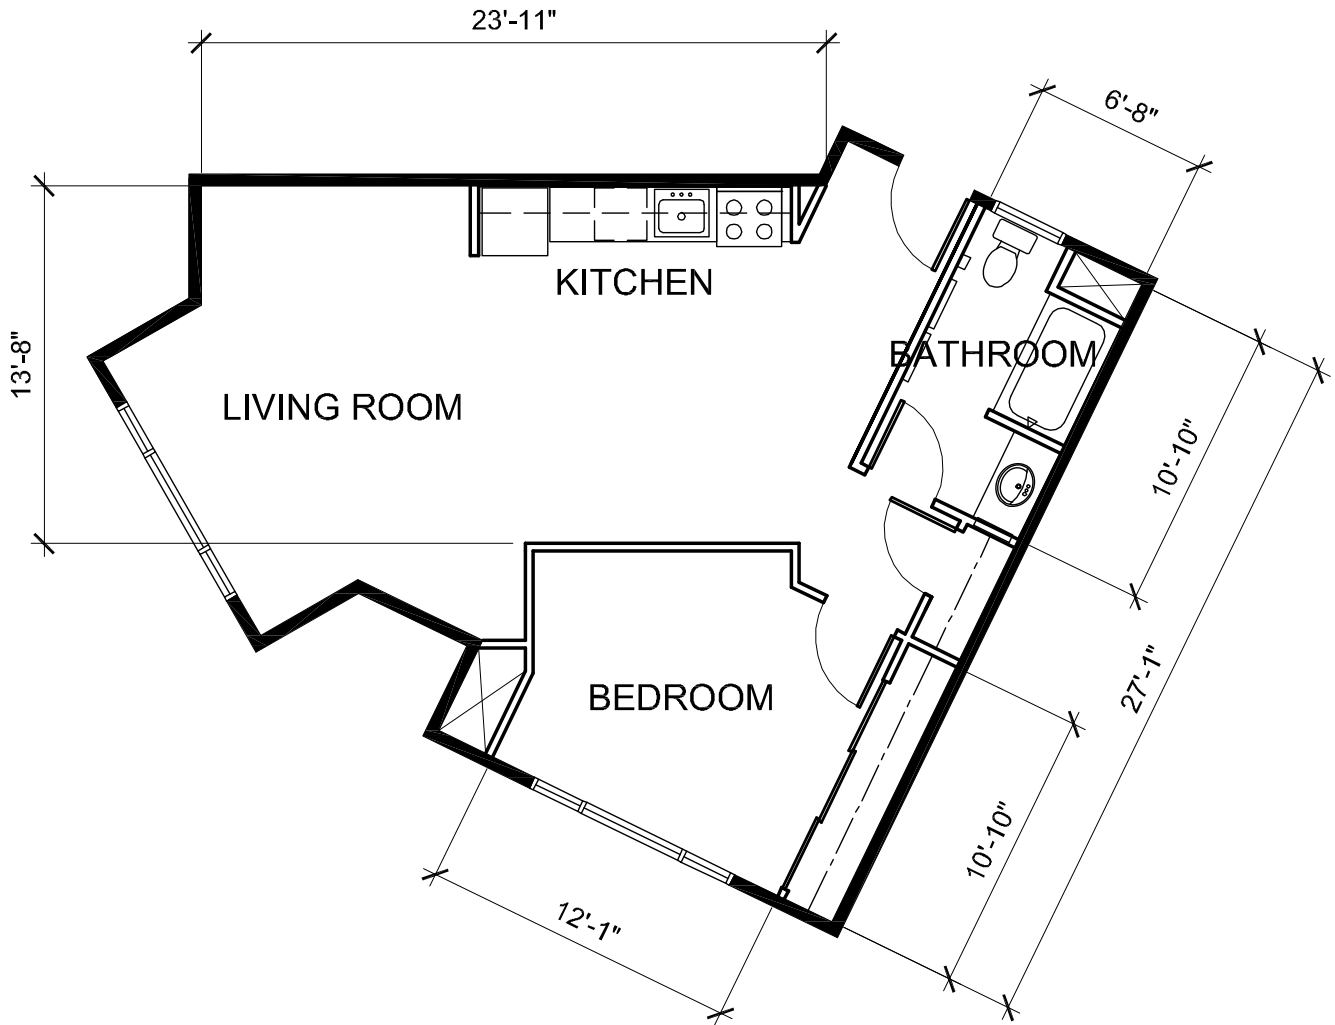

THREE - F1

A Madison Park Community

MAIN ADDRESS 4700 ADELINE STREET, EMERYVILLE, CA 94608

TELEPHONE 510 653 2385

FAX 510 452 2973

WWW.BAKERYLOFTS.COM