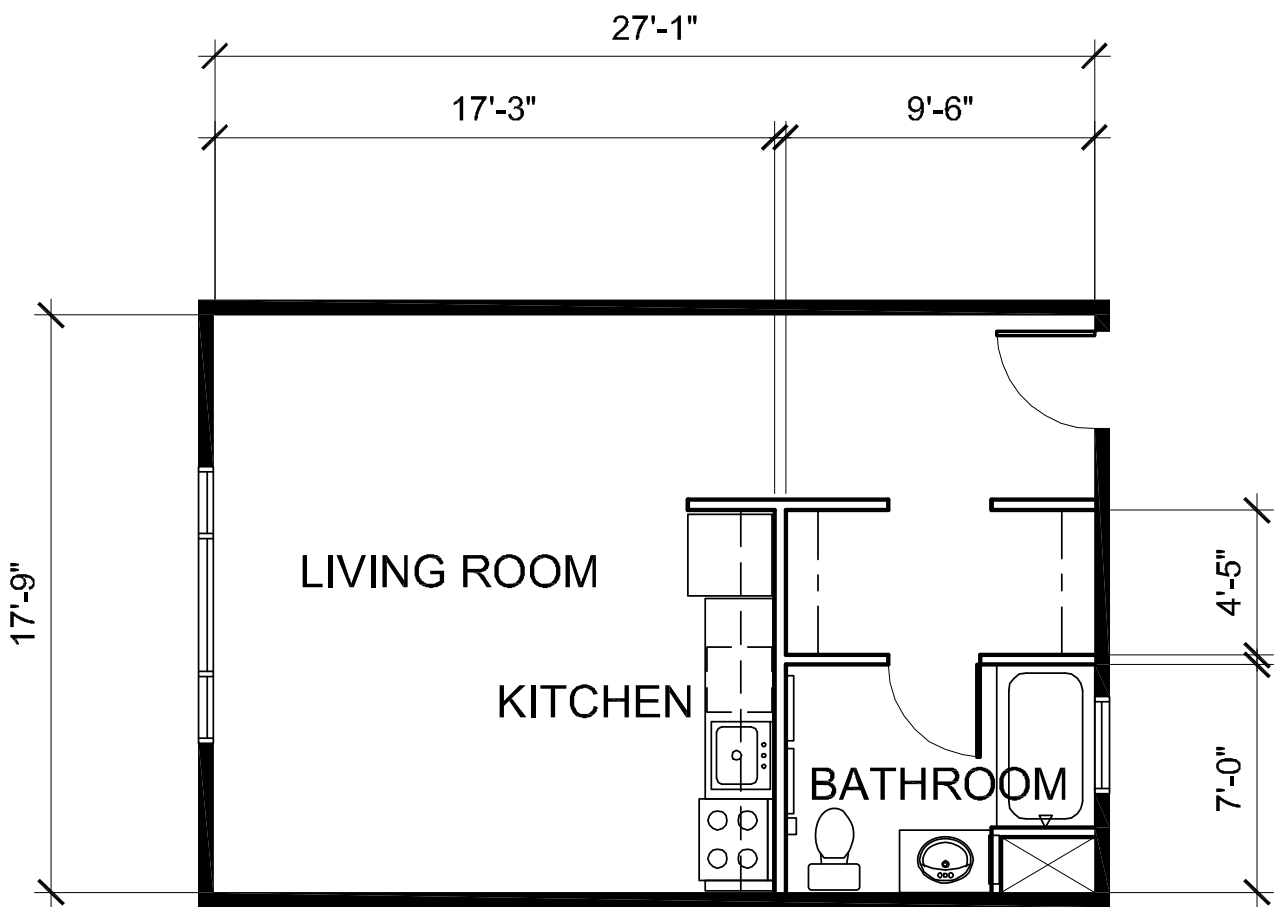

THREE - CO

A Madison Park Community

MAIN ADDRESS 4700 ADELIN STREET, EMERYVILLE, CA 94608

TELEPHONE 510 653 2385

FAX 510 452 2973

WWW.BAKERYLOFTS.COM