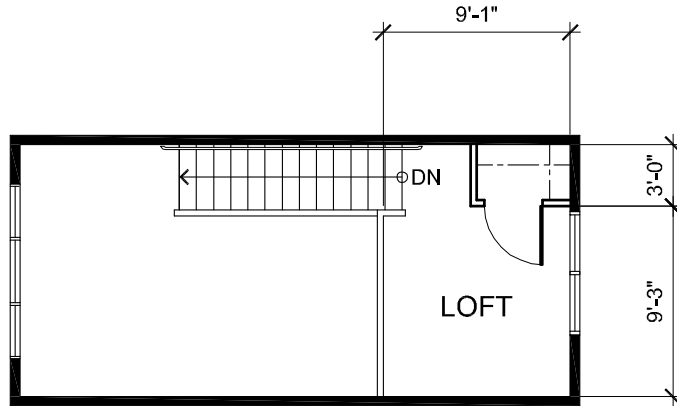

Floor Plans

BAKERY LOFTS

THREE - B1

A Madison Park Community

MAIN ADDRESS 4700 ADELIN STREET, EMERYVILLE, CA 94608

TELEPHONE 510 653 2385

FAX 510 452 2973

WWW.BAKERYLOFTS.COM

Floor Plans

BAKERY LOFTS

THREE - B2

A Madison Park Community

MAIN ADDRESS 4700 ADELIN STREET, EMERYVILLE, CA 94608

TELEPHONE 510 653 2385

FAX 510 452 2973

WWW.BAKERYLOFTS.COM

Floor Plans

BAKERY LOFTS

THREE - CO

A Madison Park Community

MAIN ADDRESS 4700 ADELIN STREET, EMERYVILLE, CA 94608

TELEPHONE 510 653 2385

FAX 510 452 2973

WWW.BAKERYLOFTS.COM