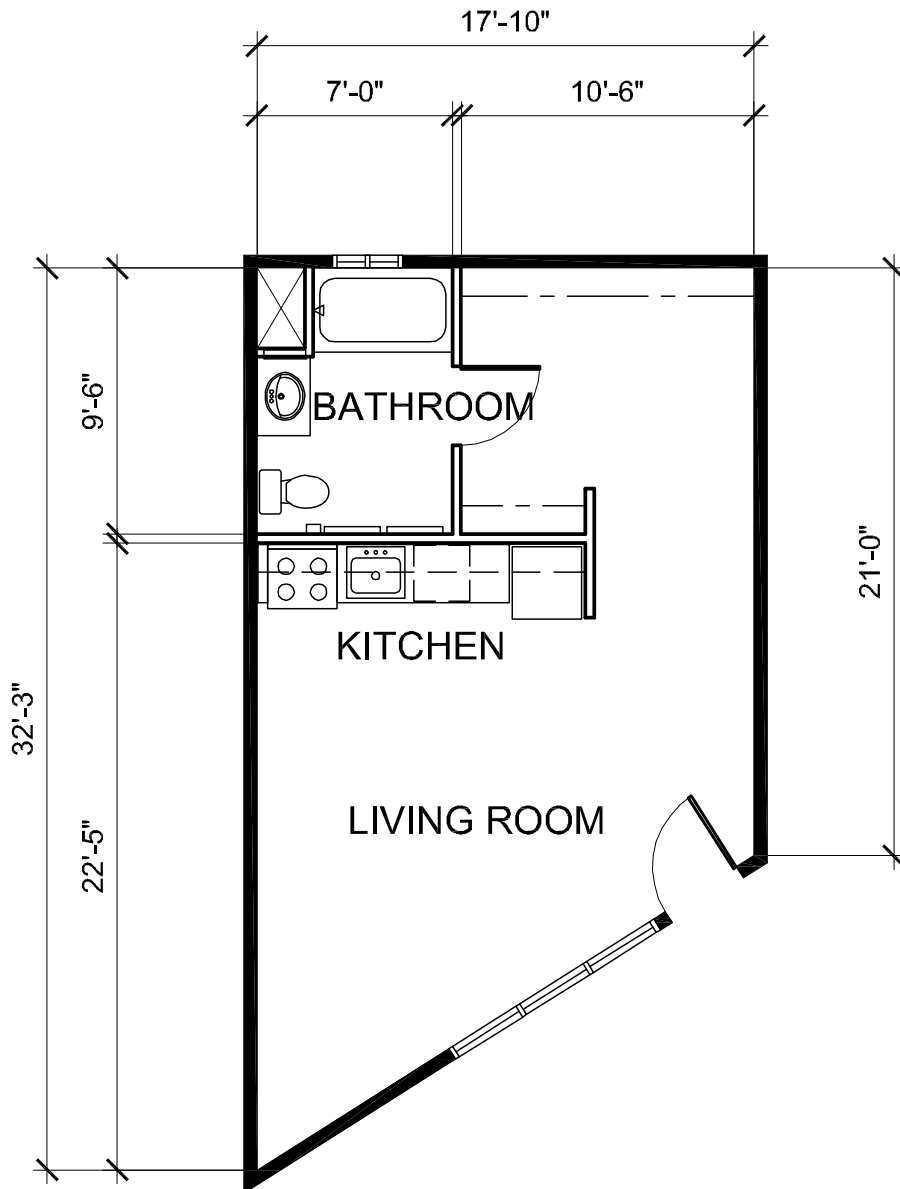

THREE - CO-A

A Madison Park Community

MAIN ADDRESS 4700 ADELIN STREET, EMERYVILLE, CA 94608

TELEPHONE 510 653 2385

FAX 510 452 2973

WWW.BAKERYLOFTS.COM