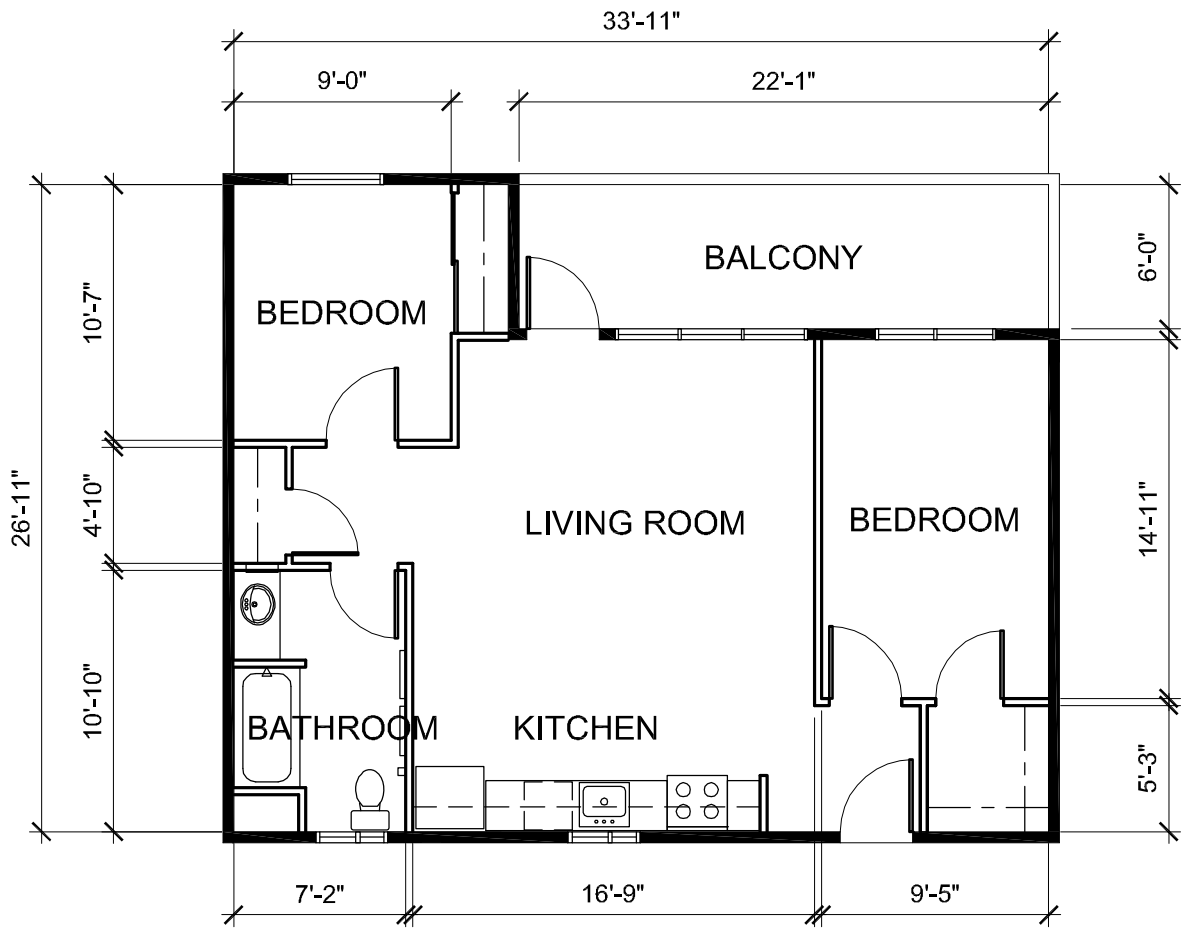

FOUR - D4

A Madison Park Community

MAIN ADDRESS 4700 ADELINE STREET, EMERYVILLE, CA 94608

TELEPHONE 510 653 2385

FAX 510 452 2973

WWW.BAKERYLOFTS.COM