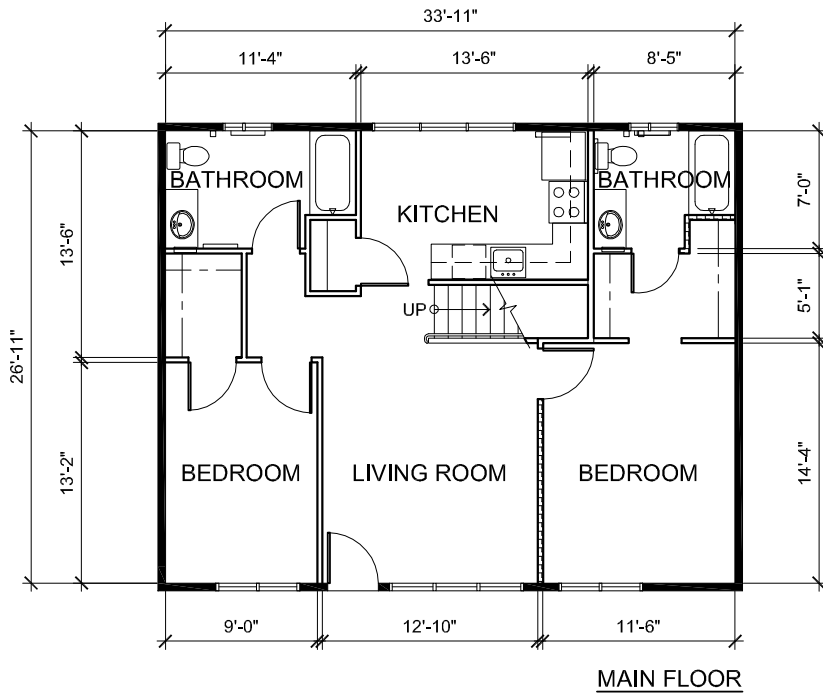

FOUR - D3

A Madison Park Community

MAIN ADDRESS 4700 ADELIN STREET, EMERYVILLE, CA 94608

TELEPHONE 510 653 2385

FAX 510 452 2973

WWW.BAKERYLOFTS.COM