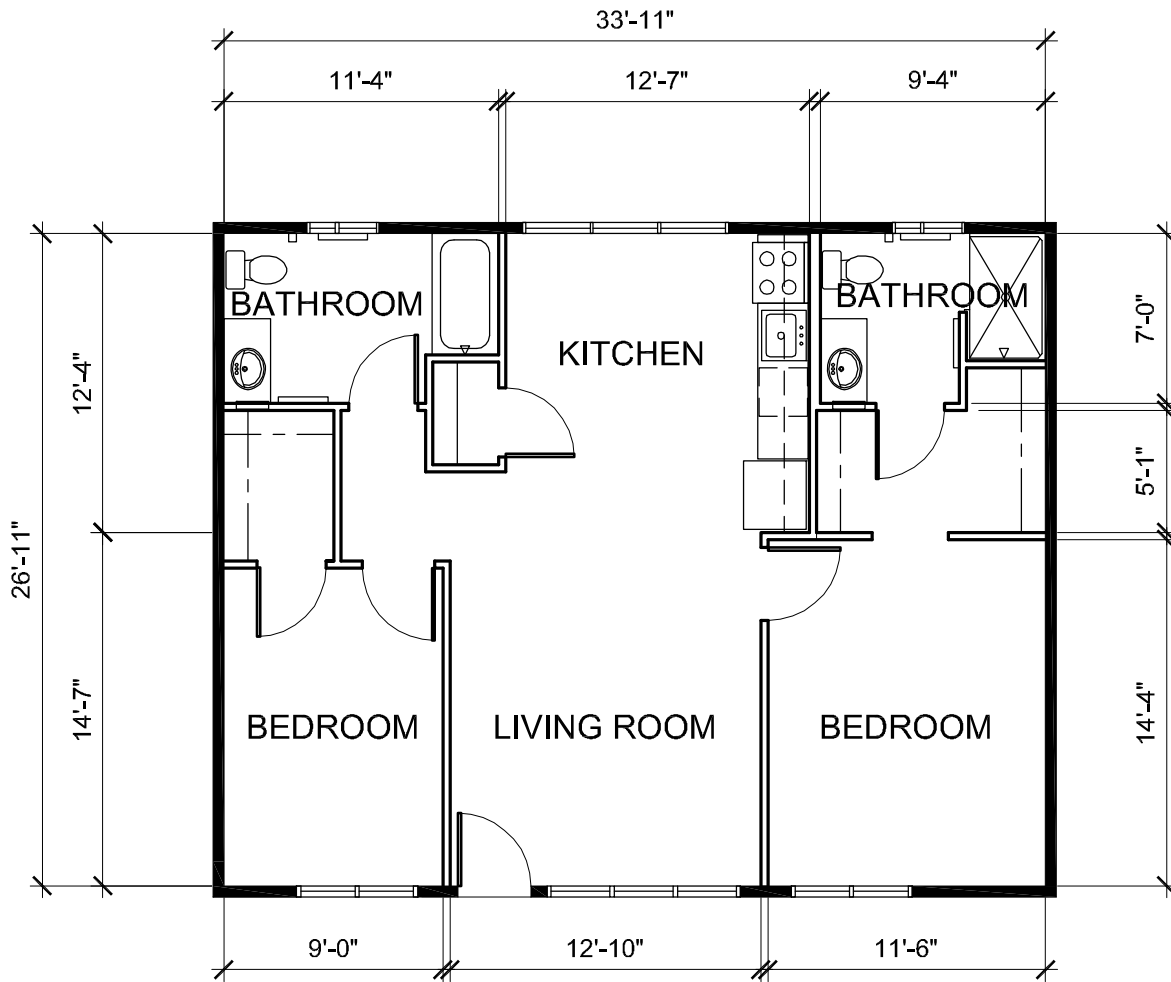

FOUR - D2

A Madison Park Community

MAIN ADDRESS 4700 ADELIN STREET, EMERYVILLE, CA 94608

TELEPHONE 510 653 2385

FAX 510 452 2973

WWW.BAKERYLOFTS.COM