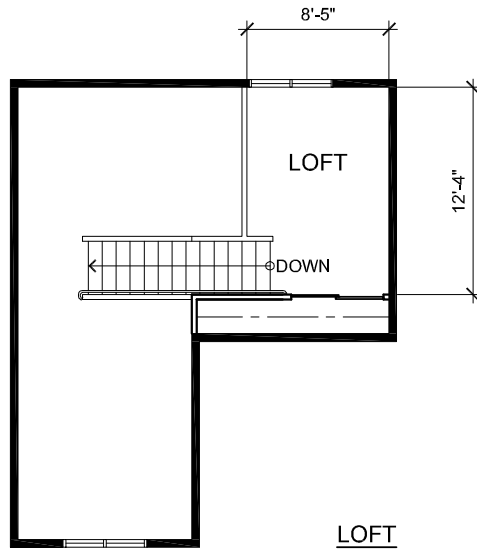

Floor Plans

BAKERY LOFTS

FOUR - D2

A Madison Park Community

MAIN ADDRESS 4700 ADELIN STREET, EMERYVILLE, CA 94608

TELEPHONE 510 653 2385

FAX 510 452 2973

WWW.BAKERYLOFTS.COM

Floor Plans

BAKERY LOFTS

FOUR - D3

A Madison Park Community

MAIN ADDRESS 4700 ADELIN STREET, EMERYVILLE, CA 94608

TELEPHONE 510 653 2385

FAX 510 452 2973

WWW.BAKERYLOFTS.COM