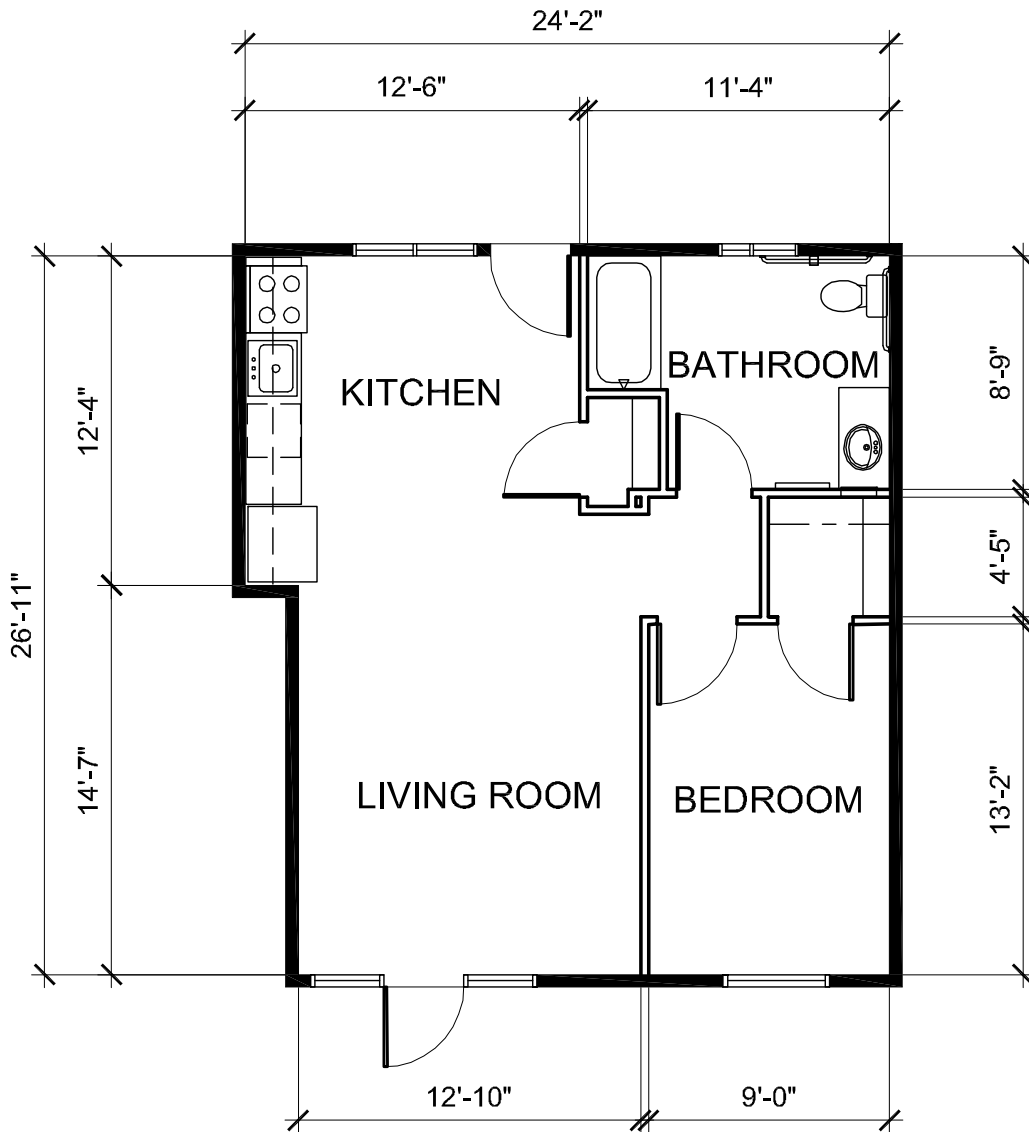

Floor Plans

BAKERY LOFTS

FOUR - D1

A Madison Park Community

MAIN ADDRESS 4700 ADELIN STREET, EMERYVILLE, CA 94608

TELEPHONE 510 653 2385

FAX 510 452 2973

WWW.BAKERYLOFTS.COM