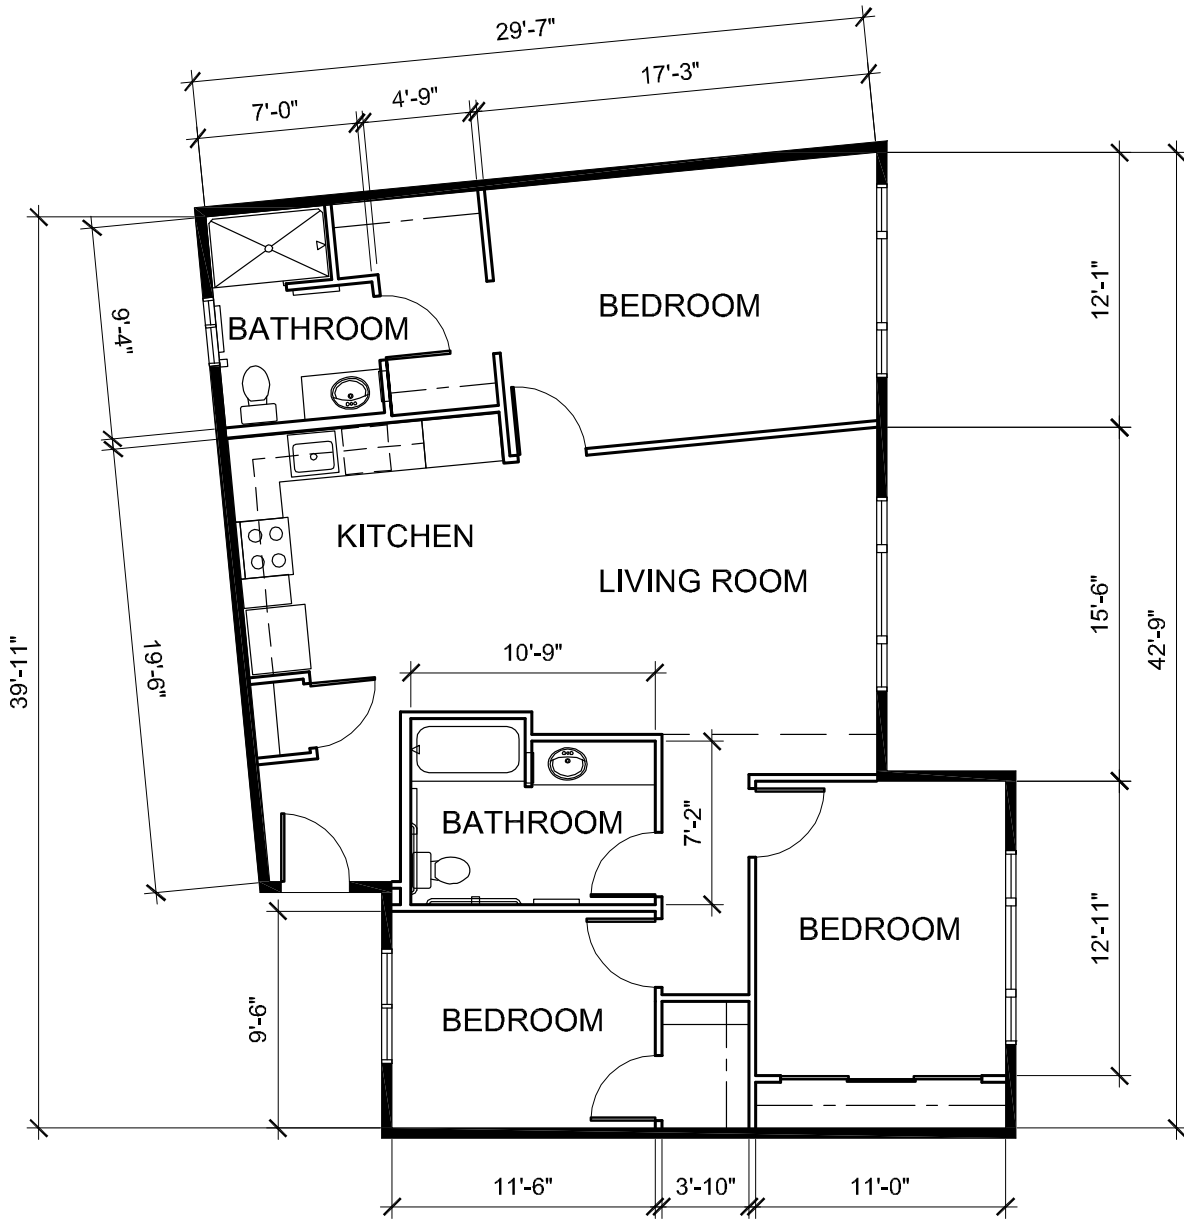

A Madison Park Community

MAIN ADDRESS 4700 ADELIN STREET, EMERYVILLE, CA 94608

TELEPHONE 510 653 2385

FAX 510 452 2973

WWW.BAKERYLOFTS.COM