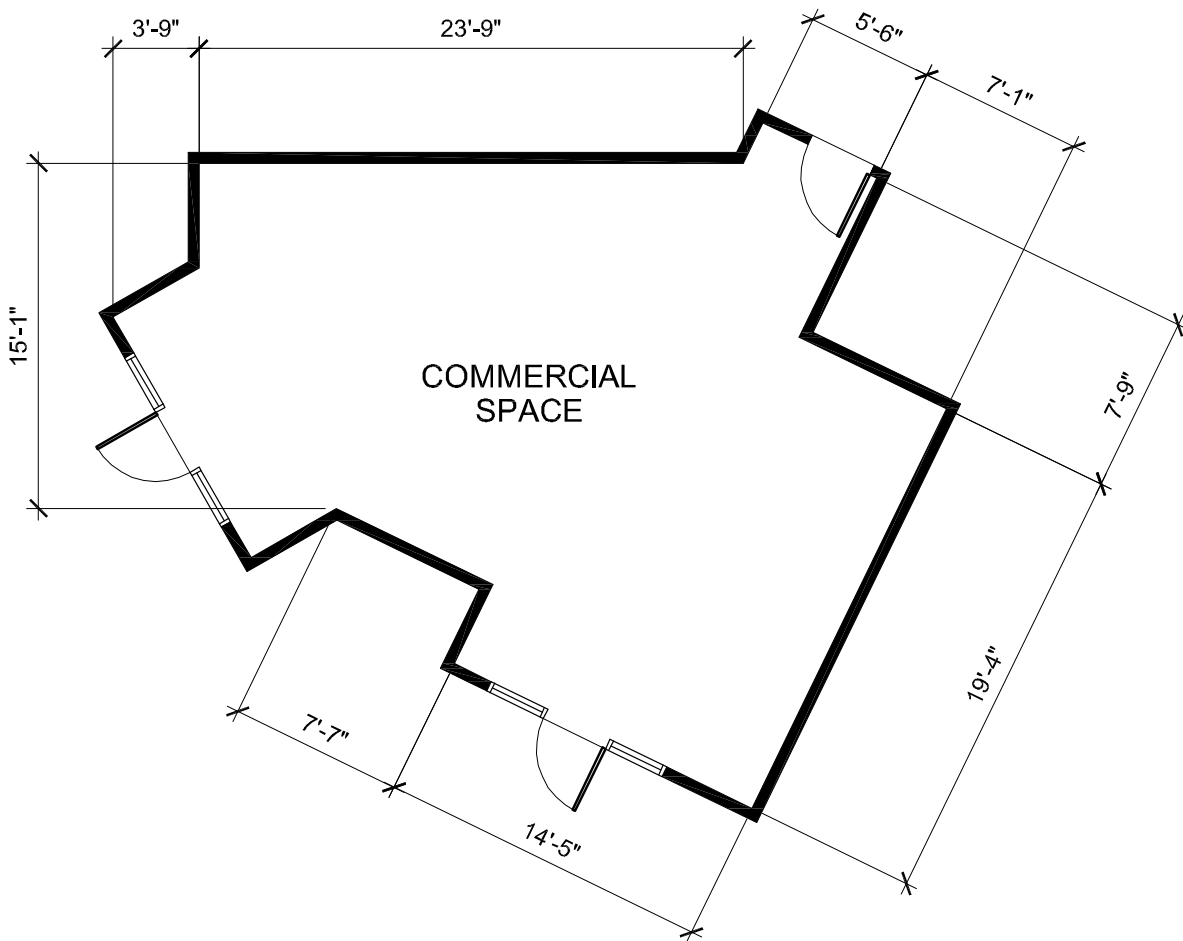

A Madison Park Community

MAIN ADDRESS 4700 ADELIN STREET, EMERYVILLE, CA 94608

TELEPHONE 510 653 2385

FAX 510 452 2973

WWW.BAKERYLOFTS.COM