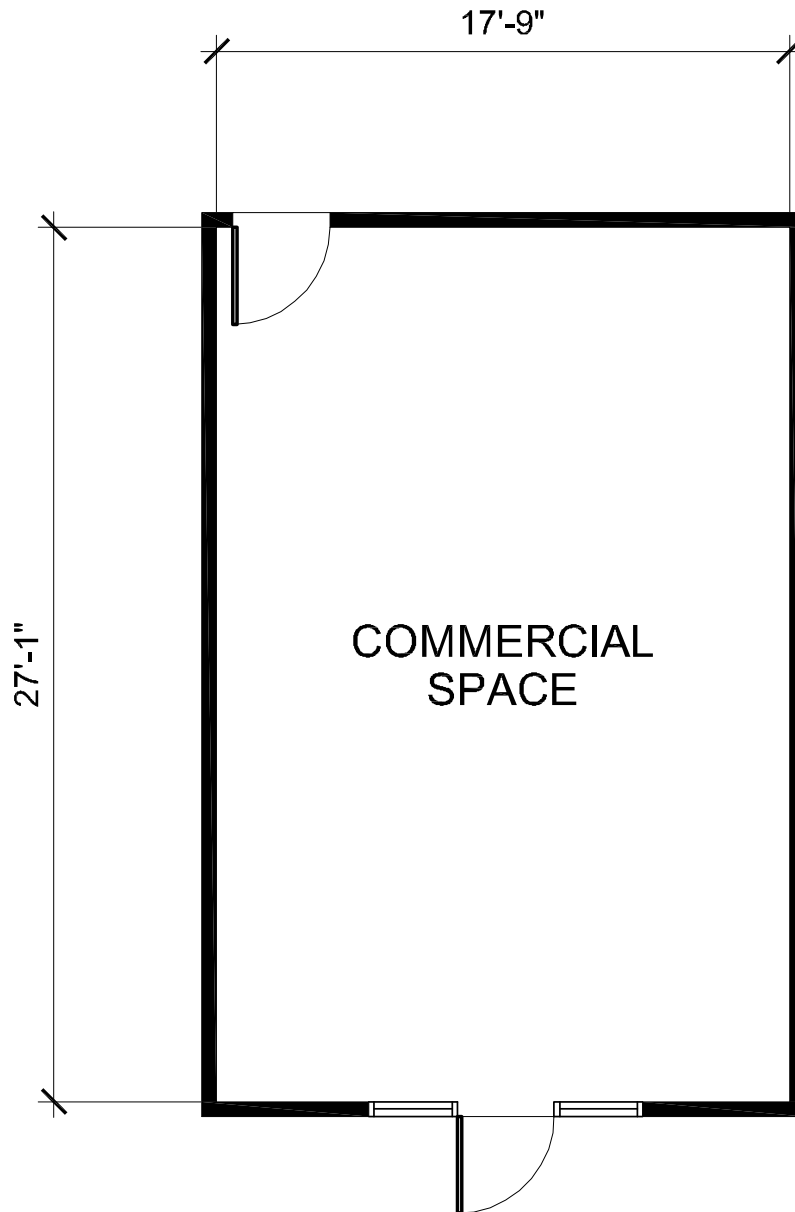

*Floor Plans*

BAKERY LOFTS

**COMMERCIAL - B-COMM**

*A Madison Park Community*

MAIN ADDRESS 4700 ADELIN STREET, EMERYVILLE, CA 94608

TELEPHONE 510 653 2385

FAX 510 452 2973

WWW.BAKERYLOFTS.COM

*Floor Plans*

BAKERY LOFTS

**COMMERCIAL - C-COMM**

*A Madison Park Community*

MAIN ADDRESS 4700 ADELIN STREET, EMERYVILLE, CA 94608

TELEPHONE 510 653 2385

FAX 510 452 2973

WWW.BAKERYLOFTS.COM