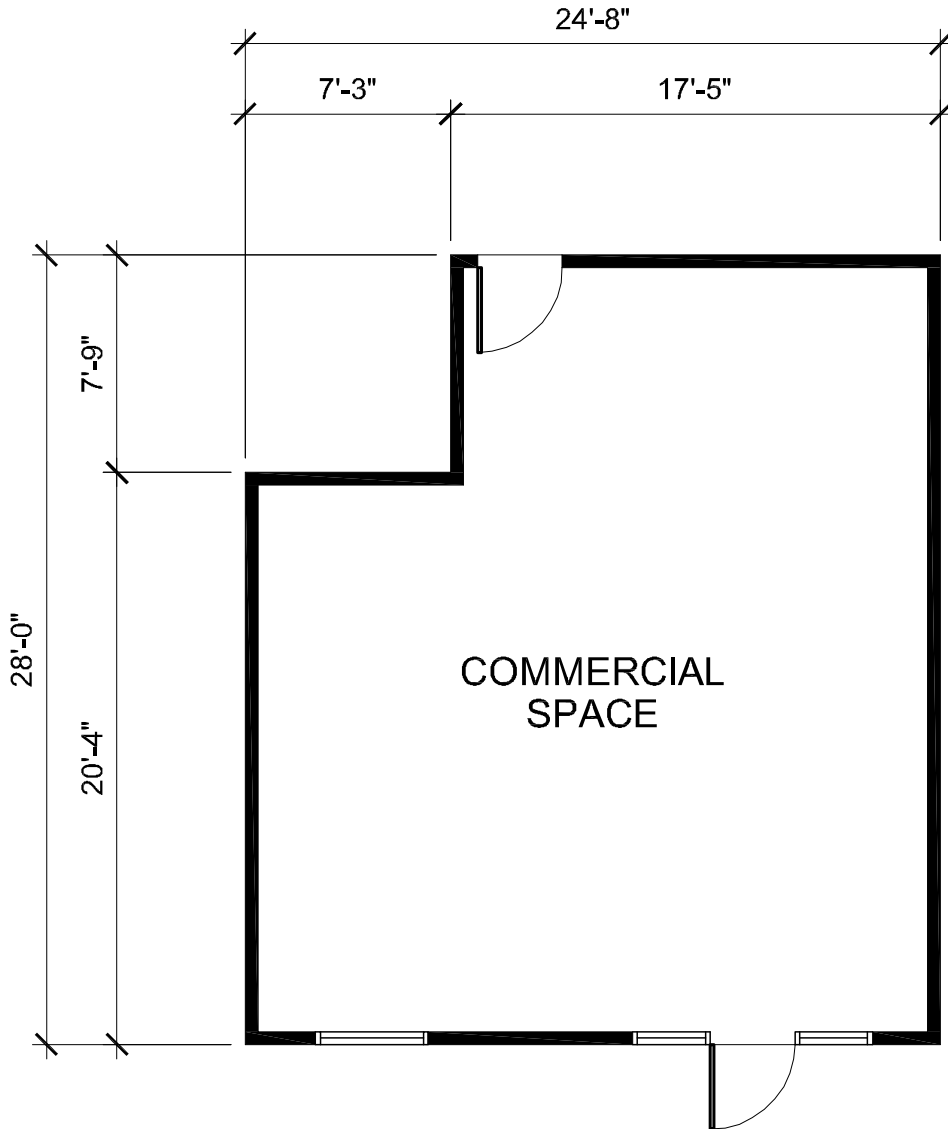

*Floor Plans*

BAKERY LOFTS

**COMMERCIAL - B-COMM**

*A Madison Park Community*

MAIN ADDRESS 4700 ADELIN STREET, EMERYVILLE, CA 94608

TELEPHONE 510 653 2385

FAX 510 452 2973

WWW.BAKERYLOFTS.COM